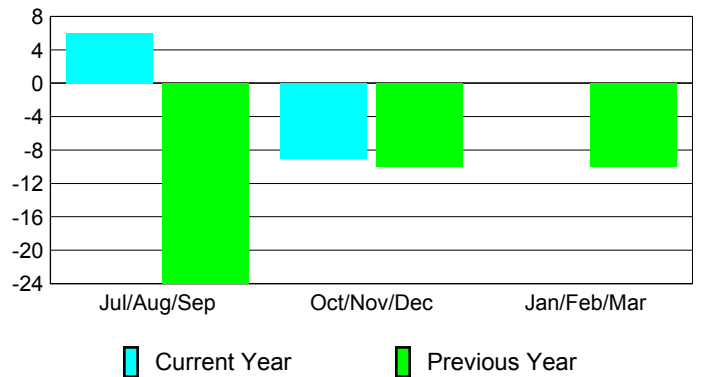

Membership Results
2012-2013

Membership
2011-2012

Month	Net Memb Goal	Actual New Memb	Actual Dropped Memb	Gain/Loss of Memb	Gain/Loss of Memb
Jul/Aug/Sep	0	20	-14	6	-24
Oct/Nov/Dec	0	26	-35	-9	-10
Jan/Feb/Mar	0				-10
Totals	0	46	-49	-3	-44

Membership Results 2012-2013

Goal, New, Dropped, Gain/Loss

Comparison of Membership Gain/Loss

Current Year Compared to the Previous Year

Gender Comparison 2012-2013

Jul/Aug/Sep

Oct/Nov/Dec

Jan/Feb/Mar