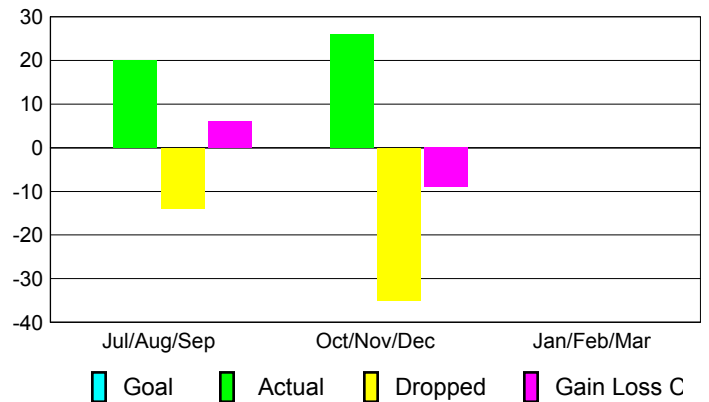

Membership Results 2012-2013

Goal, New, Dropped, Gain/Loss

Comparison of Membership Gain/Loss

Current Year Compared to the Previous Year